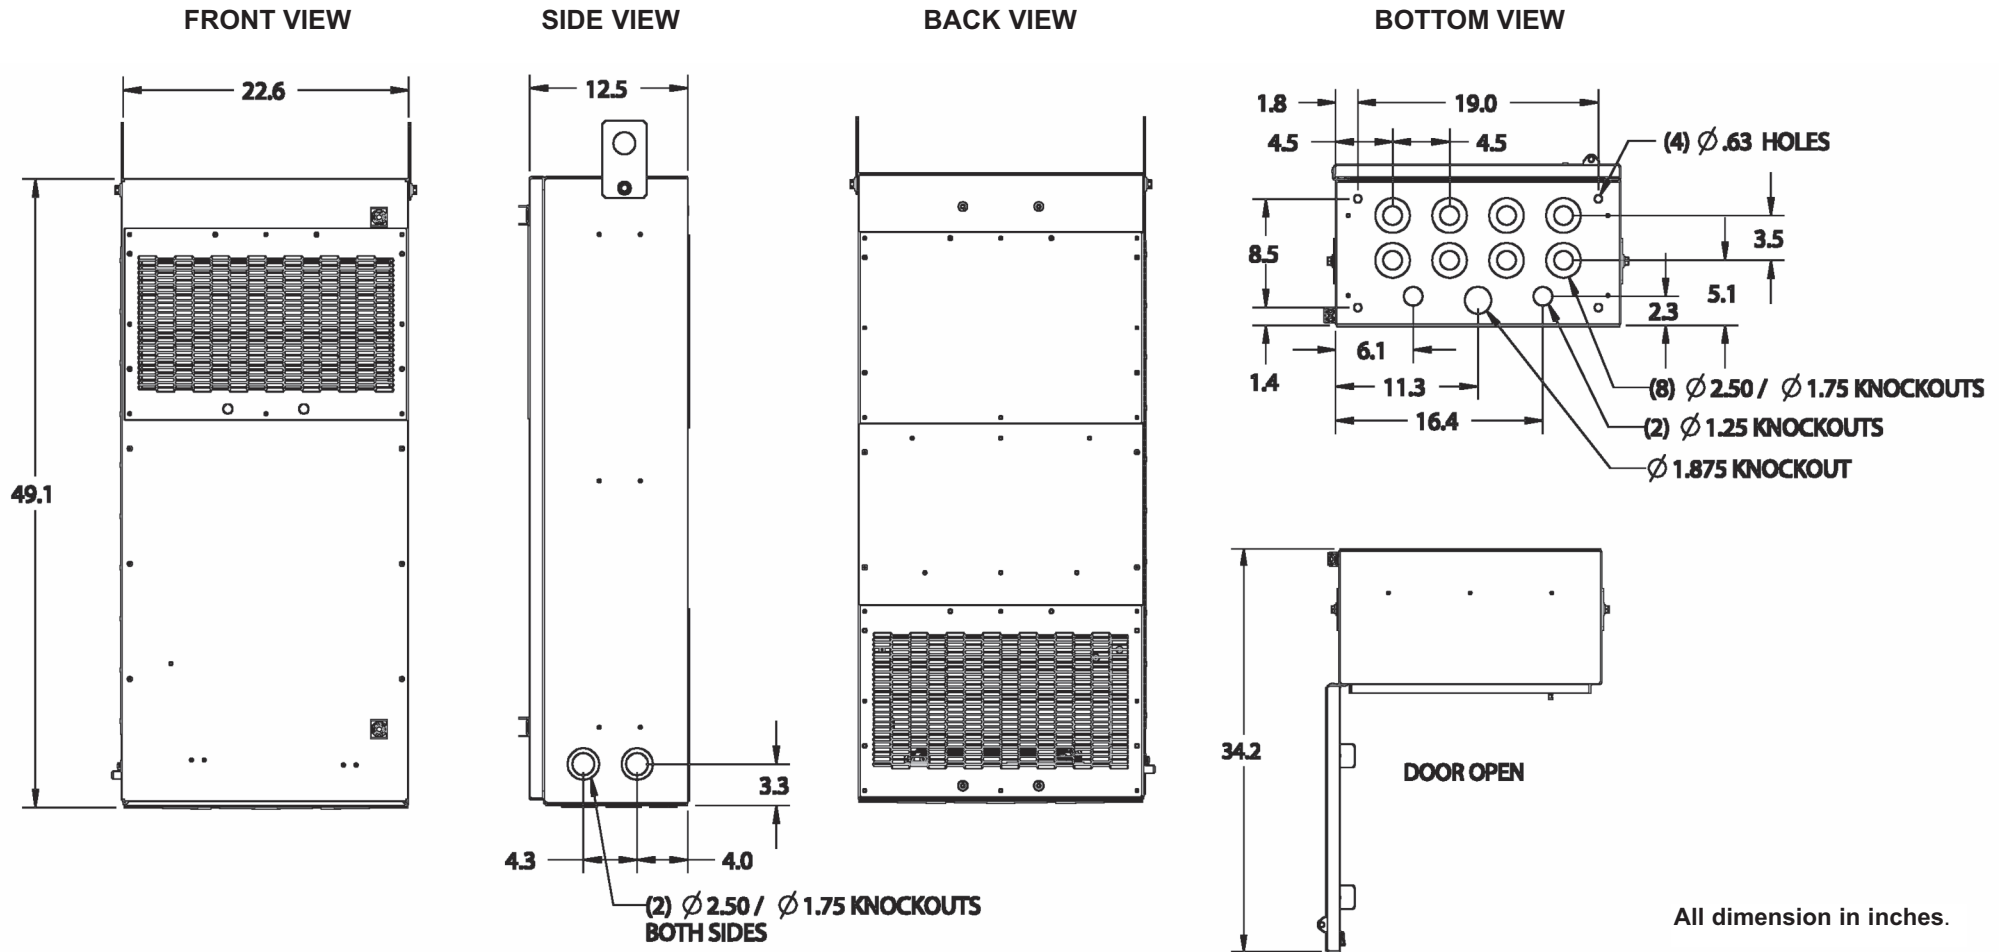

CISH51 are available in three sizes. Standard size (CISH51) is 49"Hx22.5"Wx12.5"D. A wider version (CISH51LG) measures 49"Hx32"Wx12.5"D, and a shorter version (CISH51ST) measures 42"Hx22.5"Wx12.5"D.

Each shroud includes two (2) padlockable 216-style 1/4 turn latches, door alarm/indicator switch, door wind latch, 2x8-position ground bar, adjustable mounting rails, blank cover plates, and two lifting brackets.

In order to support various configurations, different internal mountings and mounting positions are used. See tables on pages 3-4 for equipment needed for a given installation.

Dimensions:
Weight:

Material:
Bonding and Grounding:
Operation Temp. Range, Inside Enclosure:
Operation Temp. Range, Outside Enclosure:
Humidity:
Altitude:

CISH51
49"Hx22.5"Wx12.5"D
65 lbs.

CISH51LG
49"Hx32"Wx12.5"D
95 lbs.

CISH51ST
42"Hx22.5"Wx12.5"D
55 lbs.

.125" Welded Aluminum
(1) 2x8-Position Ground Bar, (1) 2-Conductor External Lug
-40° to +149°F (-40° to 65°C)
-40° to +115°F (-40° to 46°C)
0 to 95% (Non-Condensing)
Up to 6,560 Feet (2000 Meters)

CISH51 Radio Shrouds

CISH51 DIMENSIONAL VIEWS

CISH51LG is 32" in width, other dimensions as shown.
 CISH51ST is 42" in height, other dimensions as shown.

CISH51 Radio Shrouds

CISH51 CONFIGURATIONS & COLOR OPTIONS